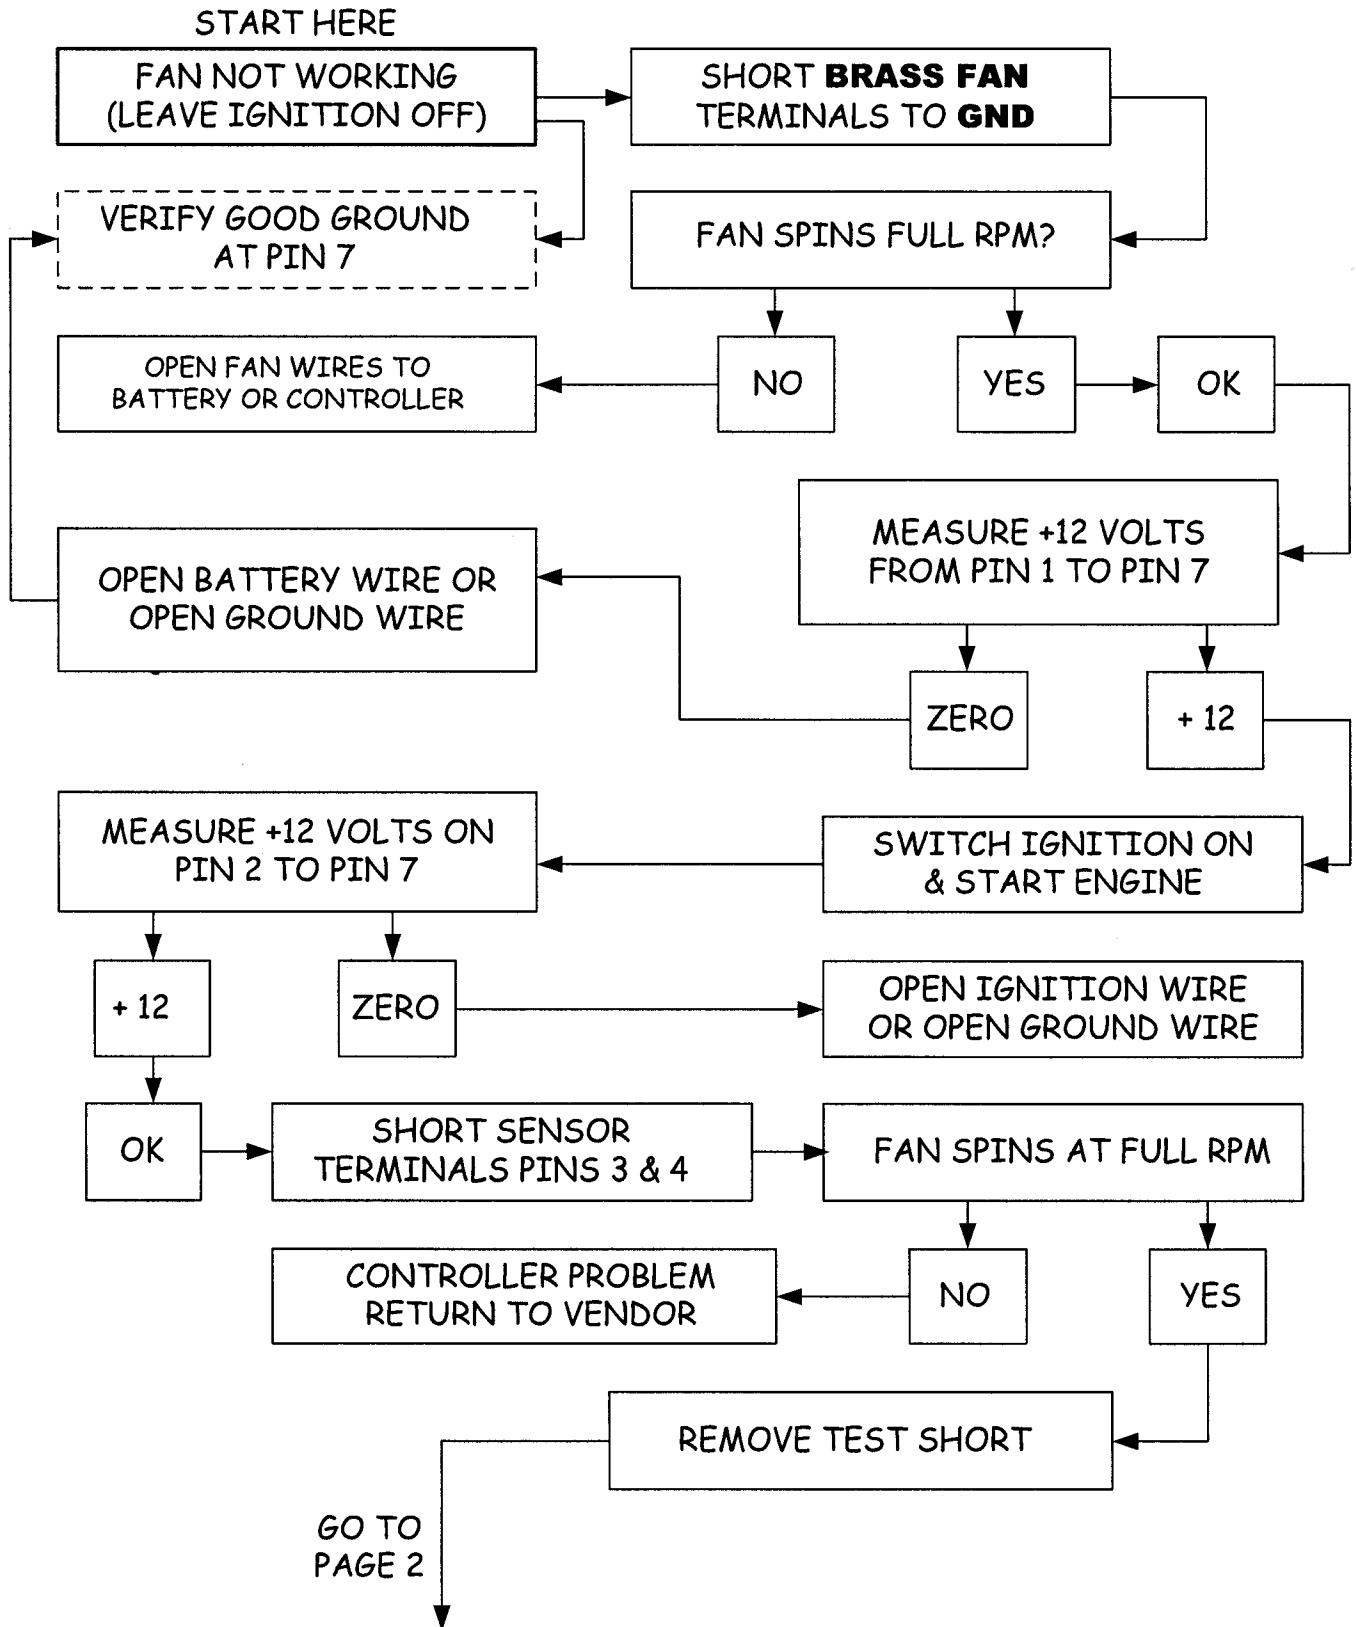

TROUBLE SHOOTING GUIDE

AUTO COOL 85: 85 AMP @ 12VDC

TROUBLE SHOOTING MATRIX AUTO COOL 85

TROUBLE SHOOTING MATRIX AUTO COOL 85