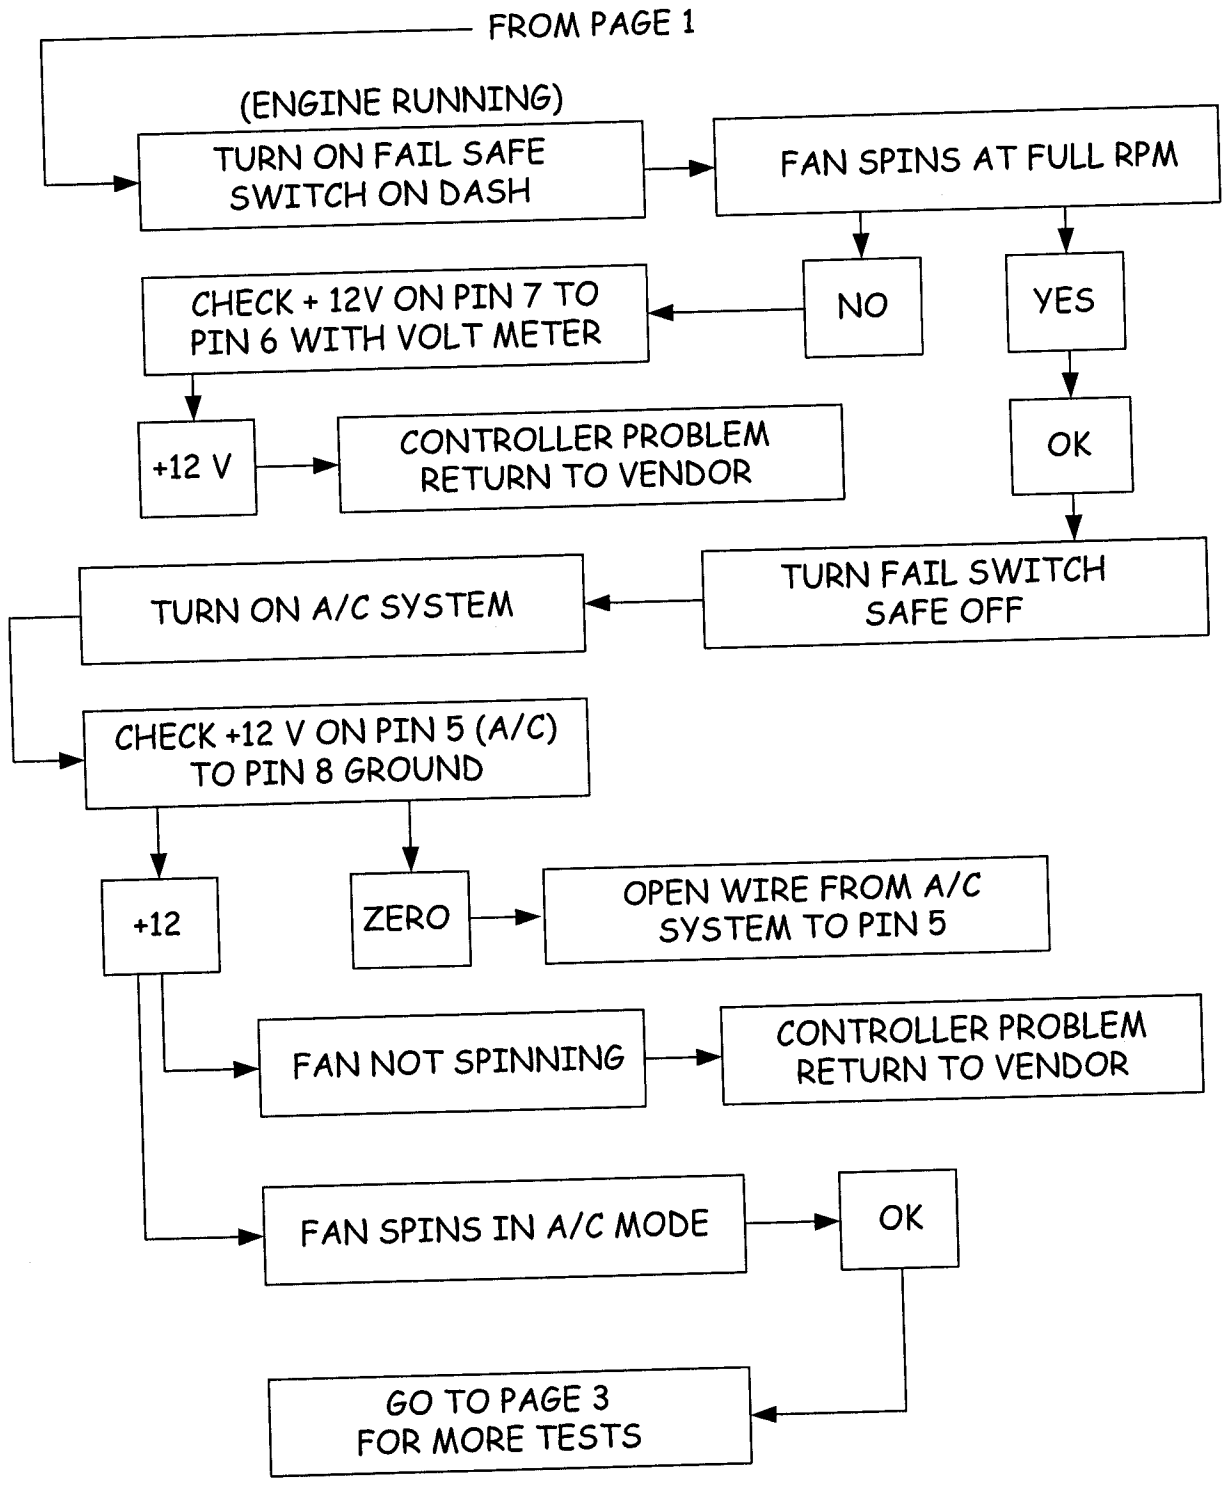

TROUBLE SHOOTING GUIDE

AUTO COOL 85: 85 AMP @ 12VDC

TROUBLE SHOOTING MATRIX AUTO COOL 85

TROUBLE SHOOTING MATRIX AUTO COOL 85